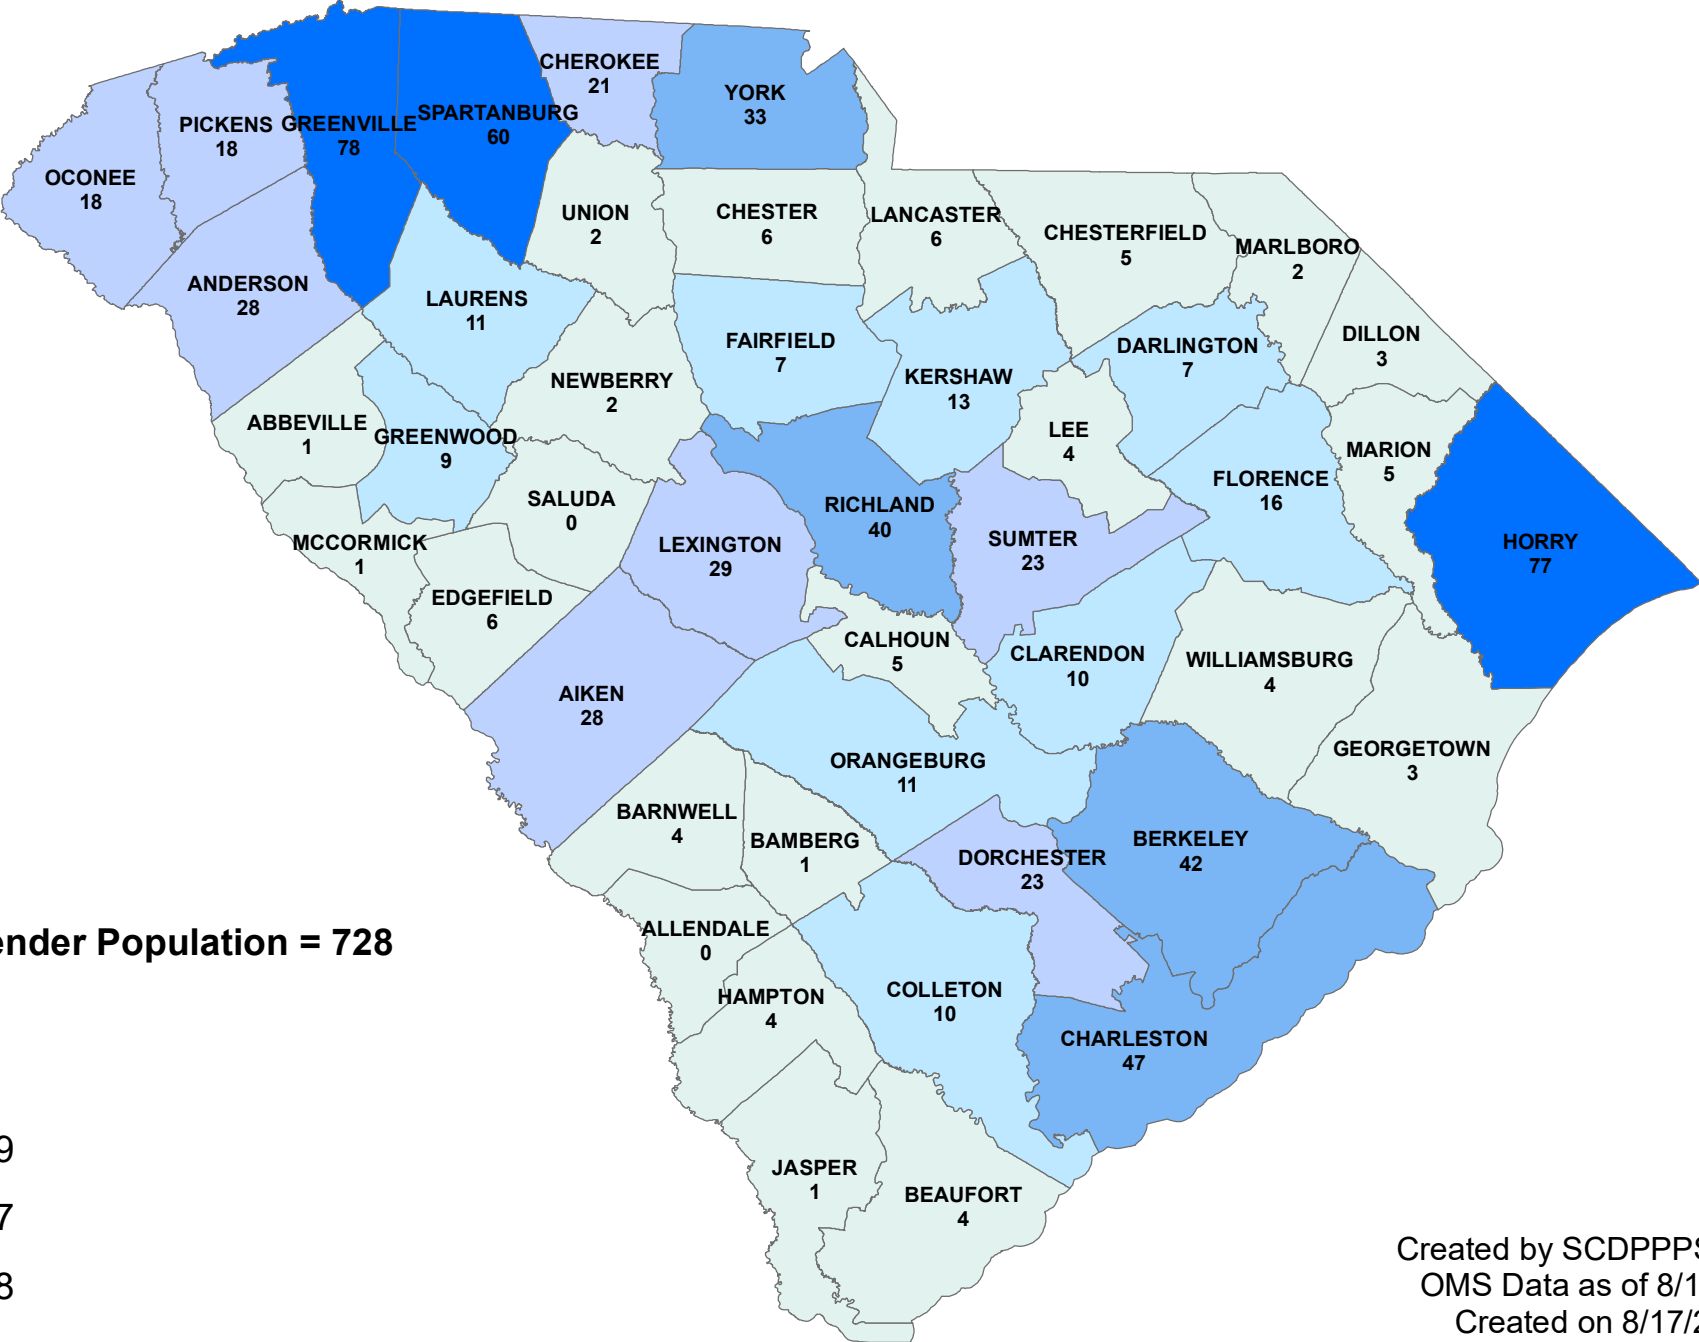

# SCDPPPS Supervised Population with Current Sex Offense August 17, 2021

**Sex Offender Population = 728**

- 0 - 6
- 7 - 16
- 17 - 29
- 30 - 47
- 48 - 78

Created by SCDPPPS LLW  
OMS Data as of 8/17/21  
Created on 8/17/21