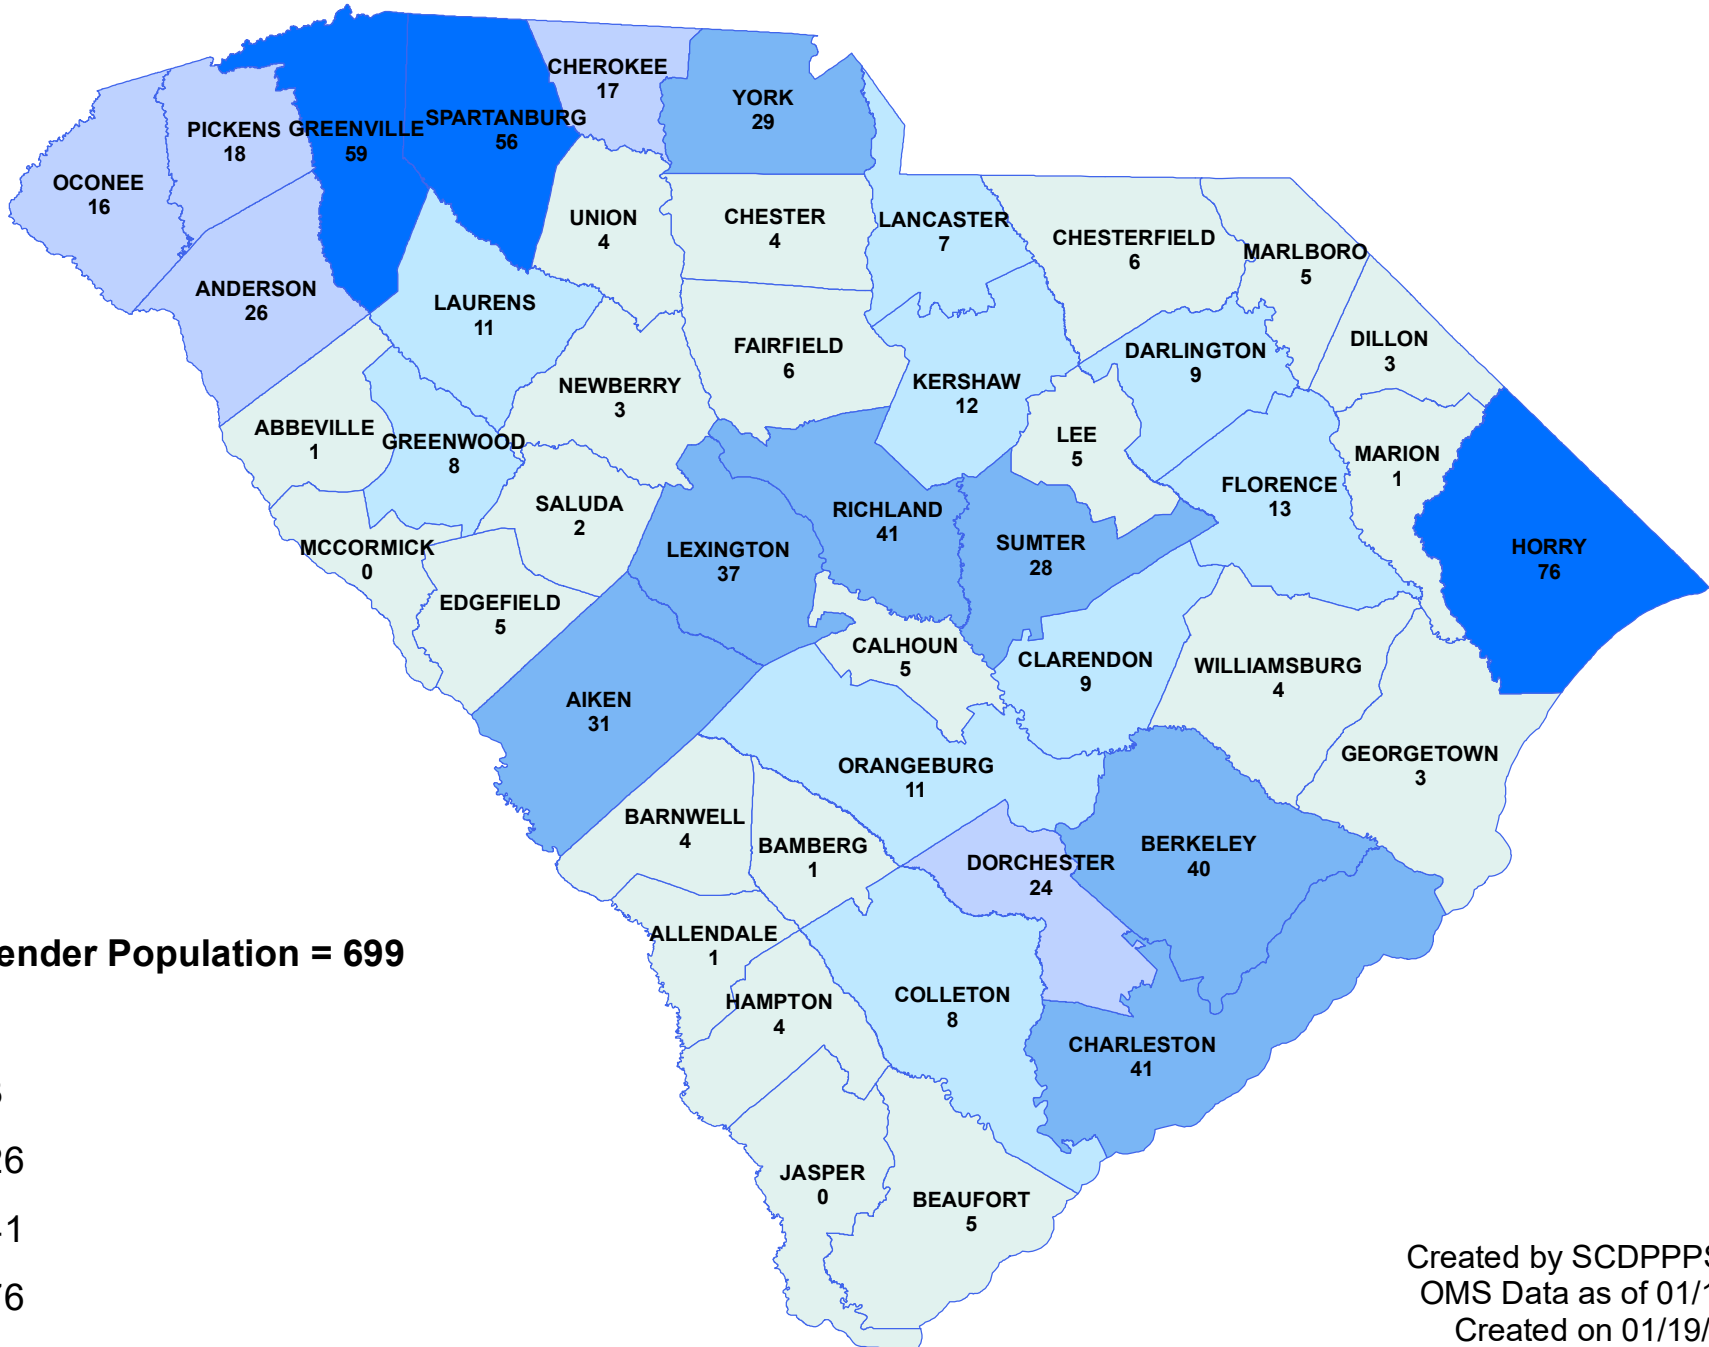

# SCDPPPS Supervised Population with Current Sex Offense January 19, 2022

Created by SCDPPPS SLB  
OMS Data as of 01/19/22  
Created on 01/19/22