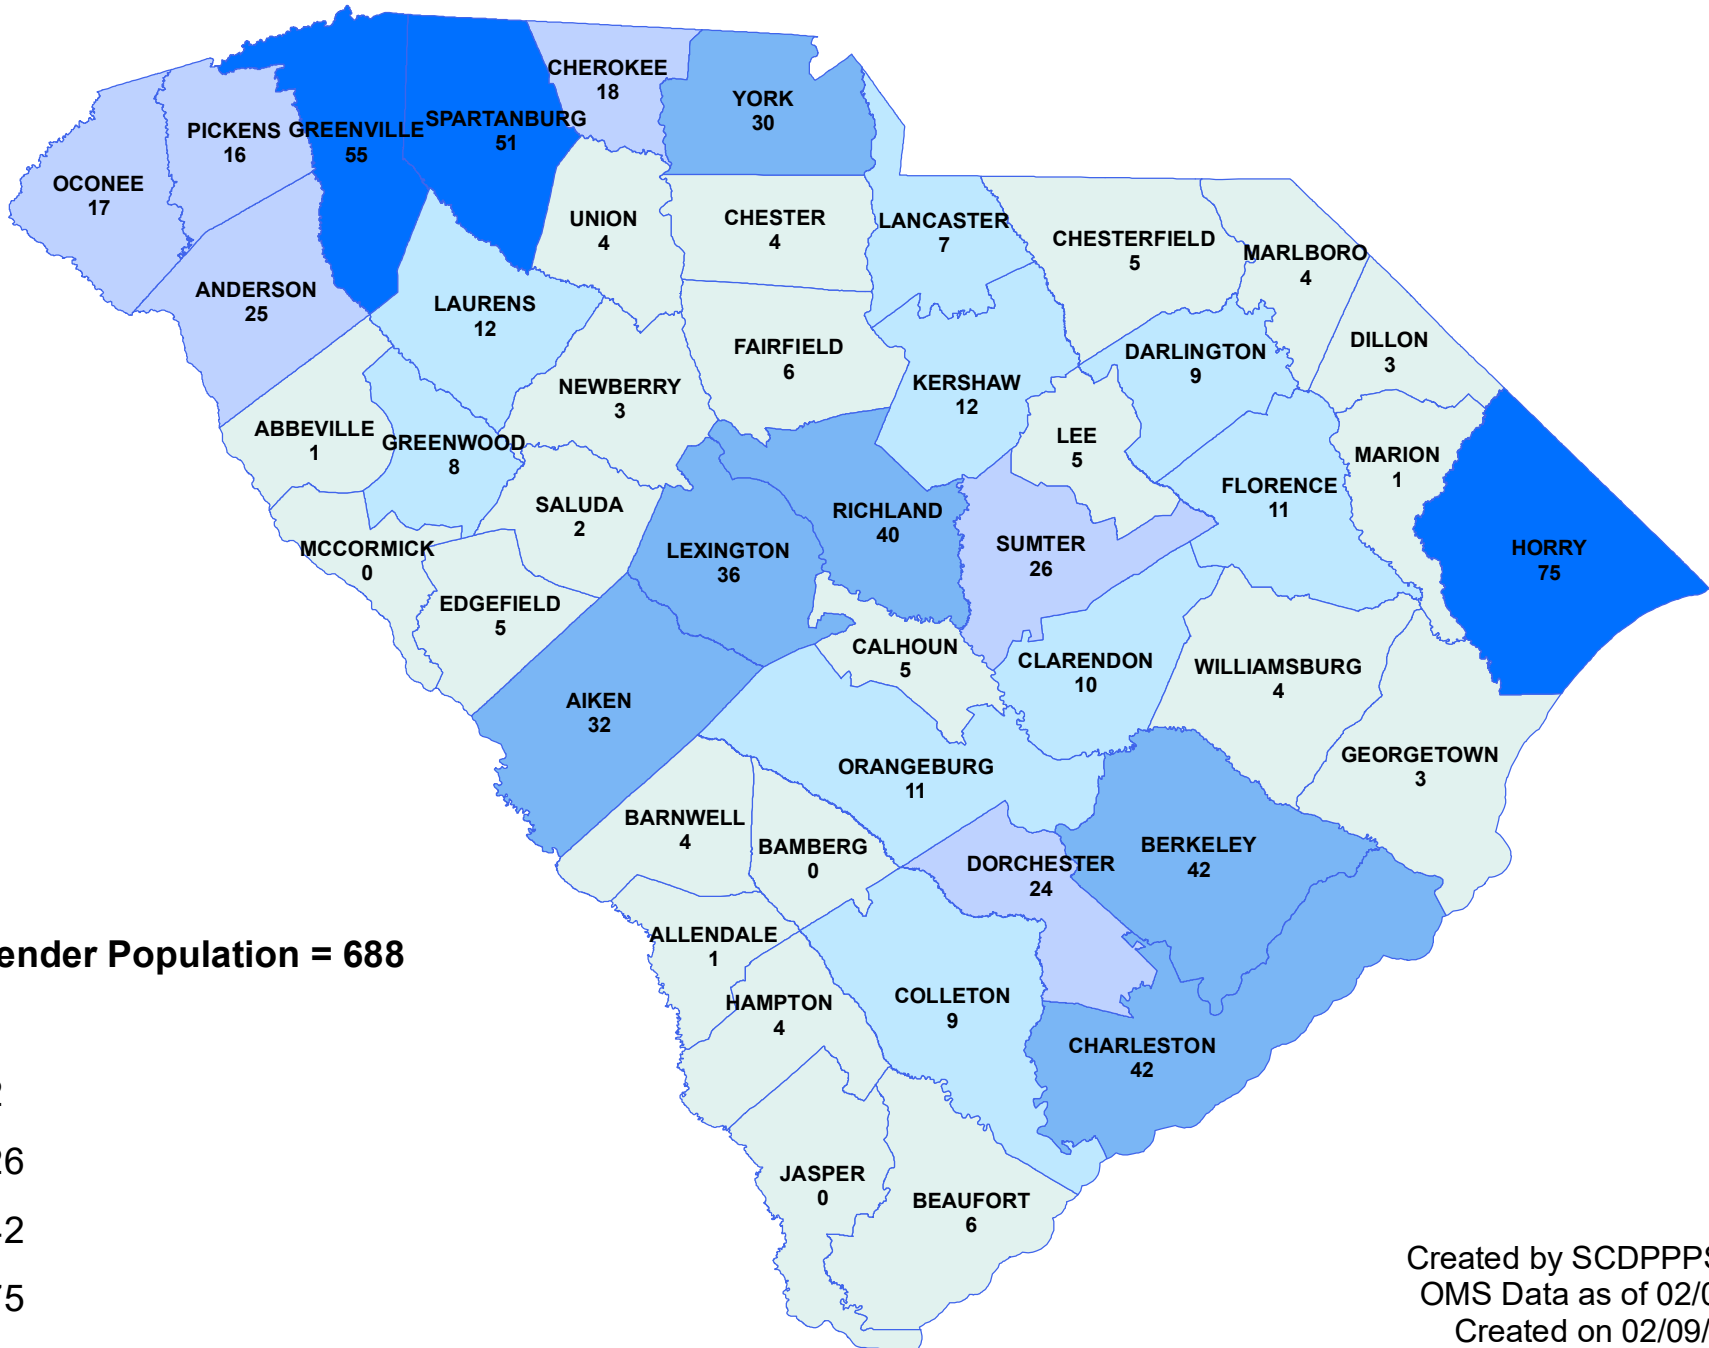

# SCDPPPS Supervised Population with Current Sex Offense February 9, 2022

Created by SCDPPPS SLB  
OMS Data as of 02/09/22  
Created on 02/09/22