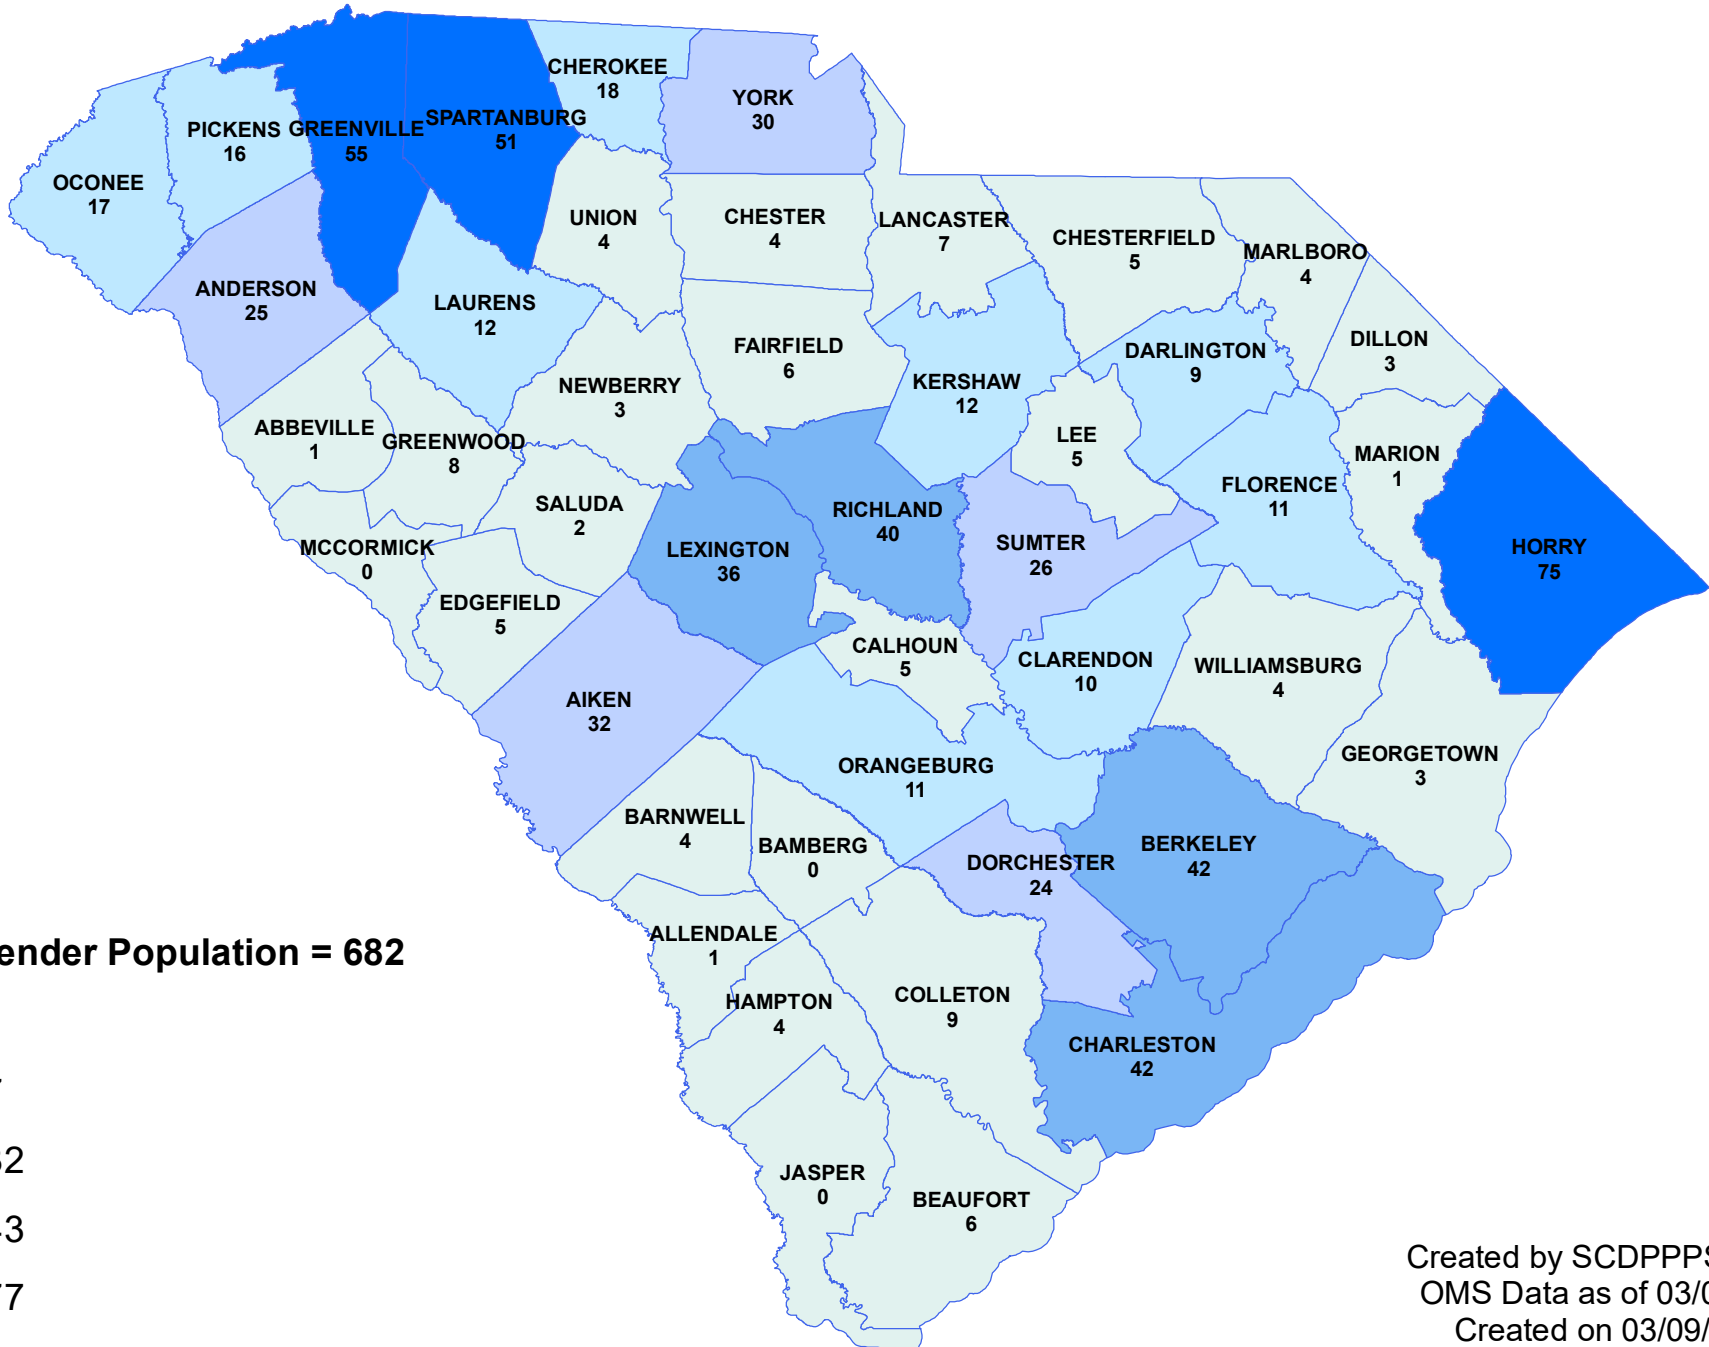

# SCDPPPS Supervised Population with Current Sex Offense

## March 9, 2022

**Sex Offender Population = 682**

- 1 - 7
- 8 - 17
- 18 - 32
- 33 - 43
- 44 - 77

Created by SCDPPPS SLB  
 OMS Data as of 03/09/22  
 Created on 03/09/22