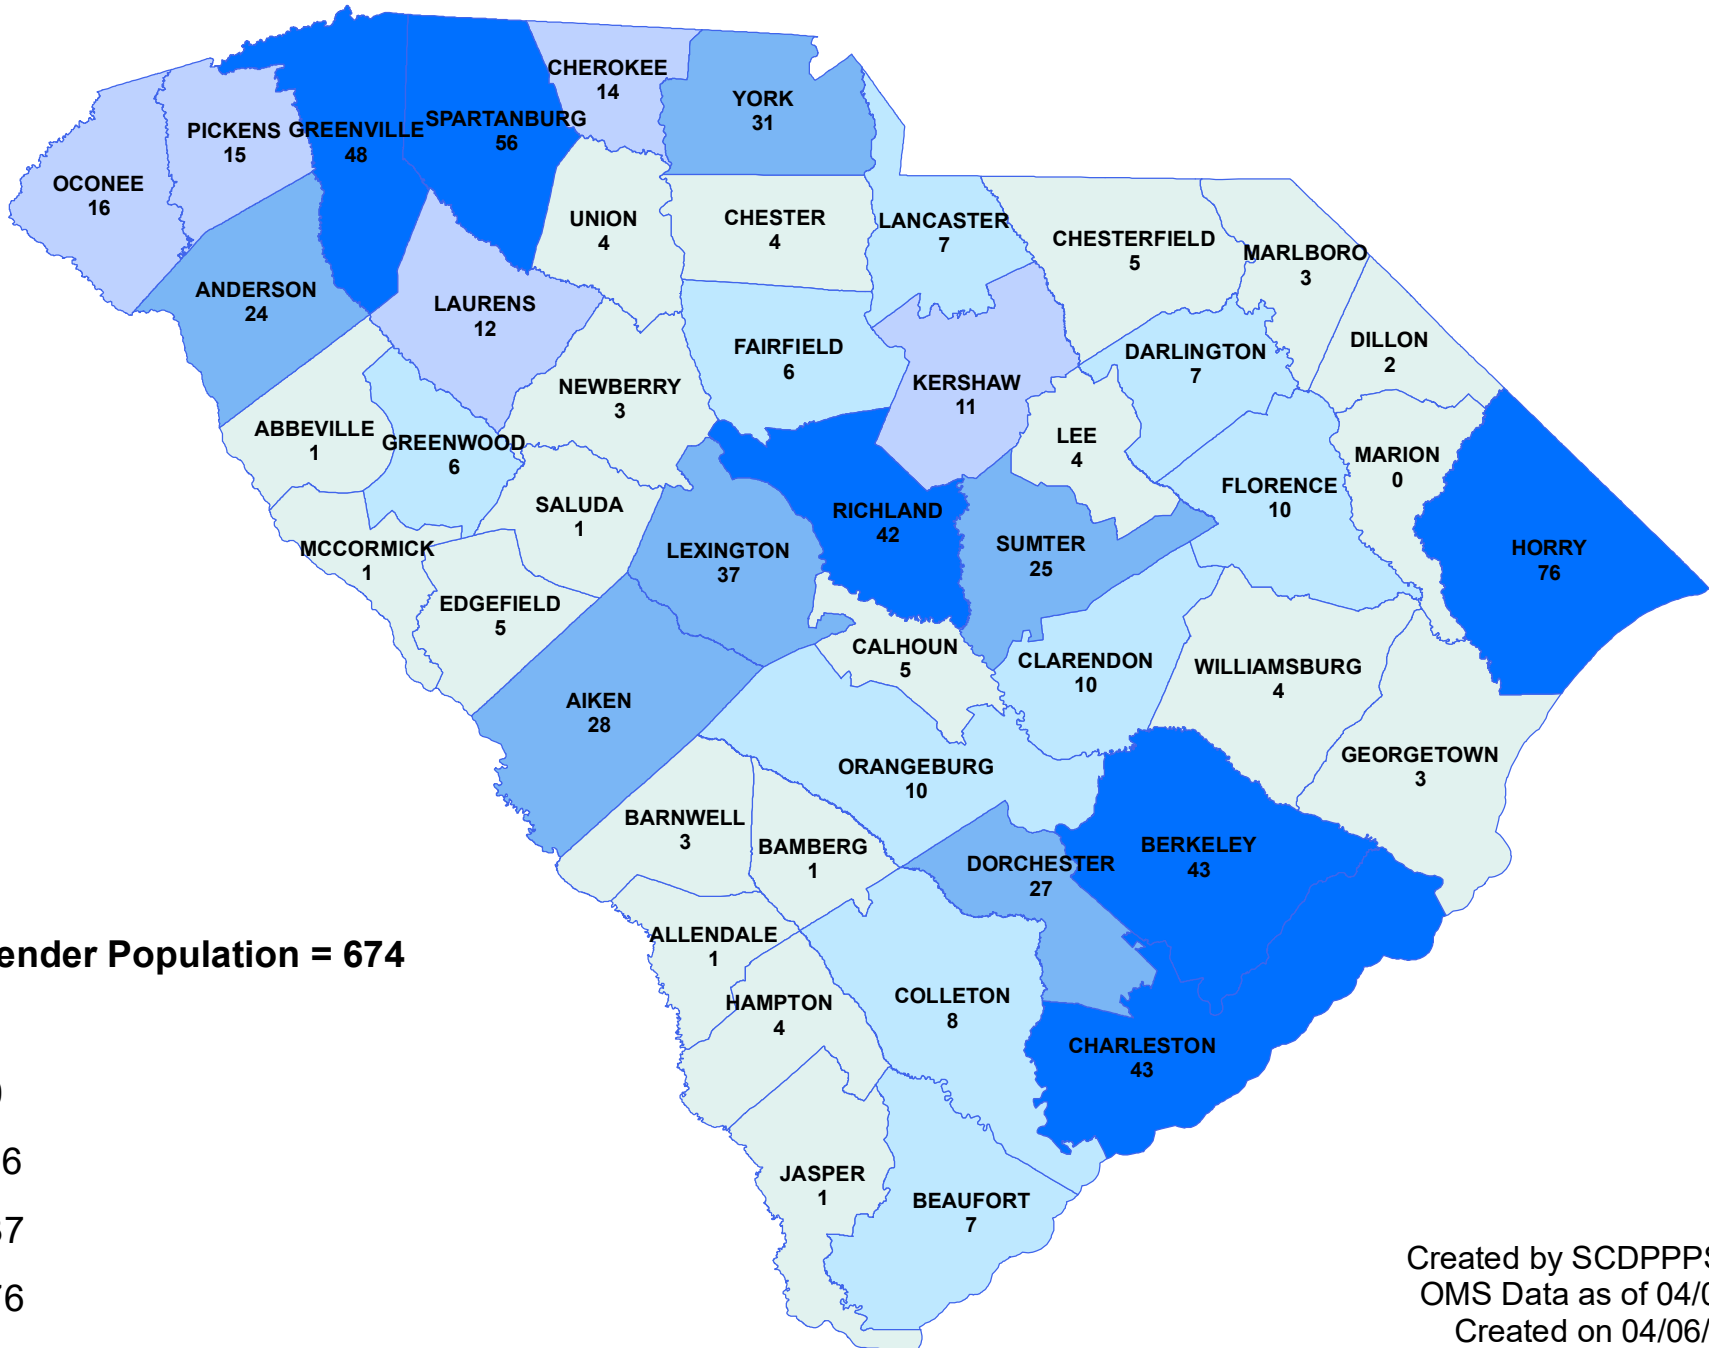

SCDPPPS Supervised Population with Current Sex Offense April 6, 2022

Created by SCDPPPS SLB
OMS Data as of 04/06/22
Created on 04/06/22