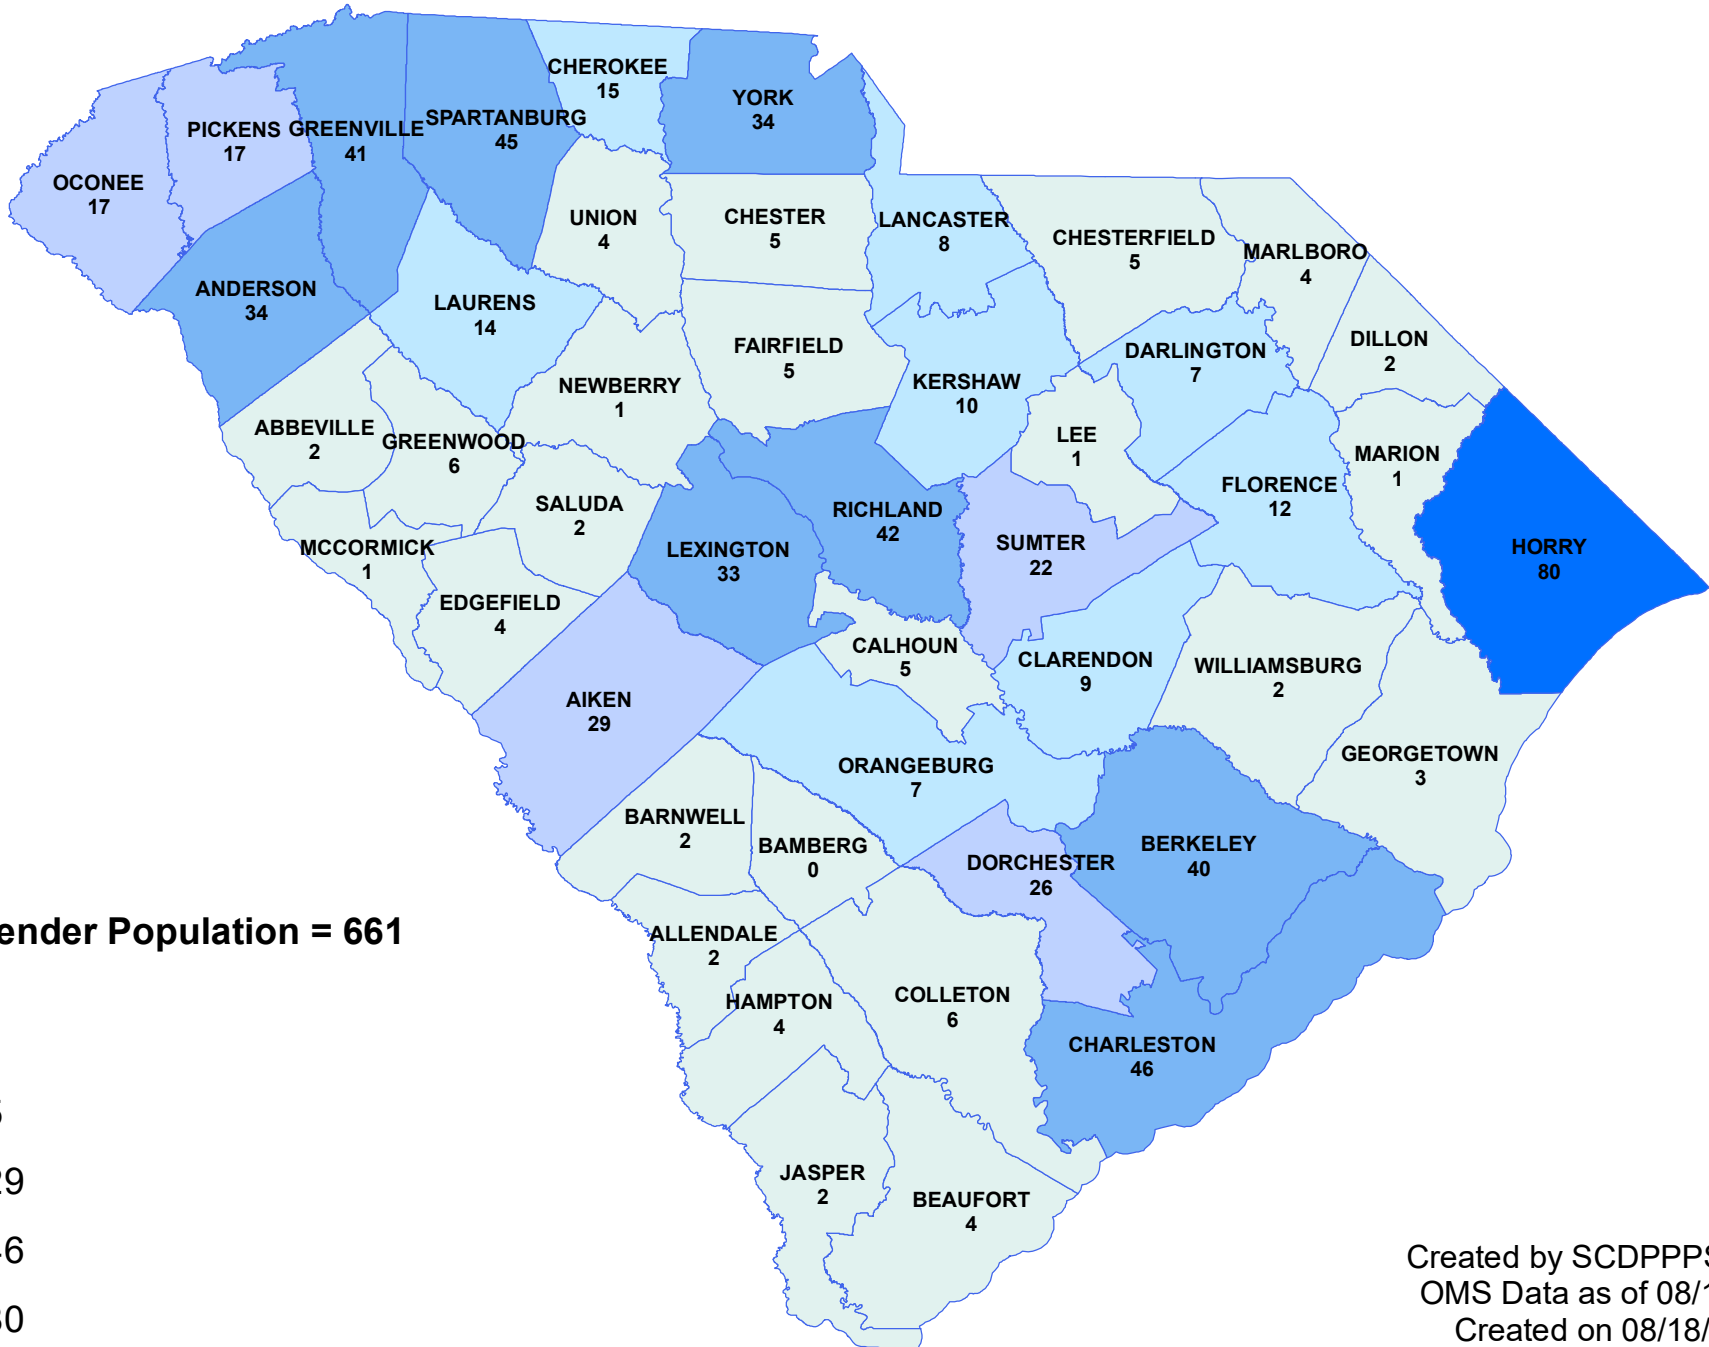

SCDPPPS Supervised Population with Current Sex Offense August 18, 2022

Created by SCDPPPS SLB
OMS Data as of 08/18/22
Created on 08/18/22