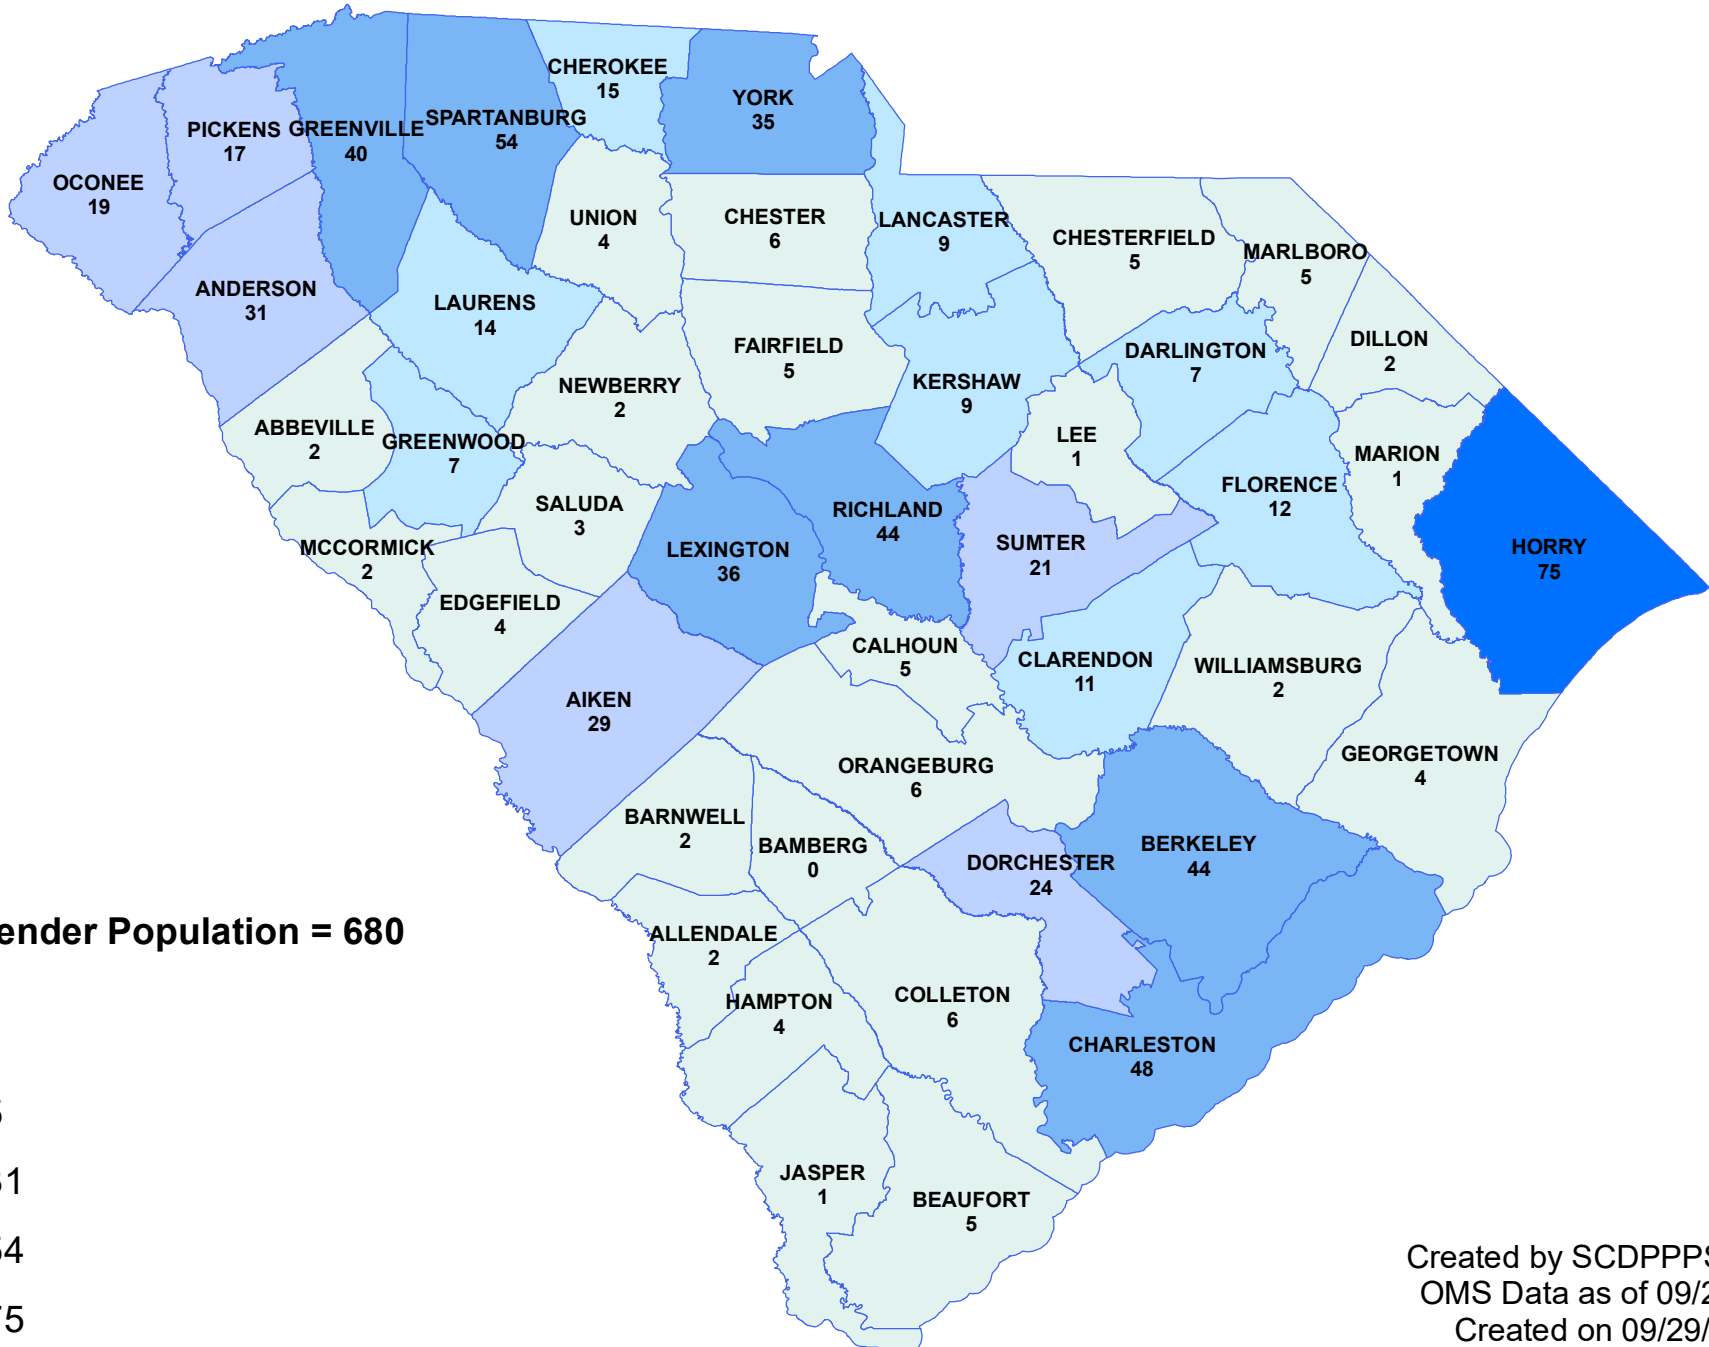

SCDPPPS Supervised Population with Current Sex Offense September 29, 2022

Created by SCDPPPS SLB
OMS Data as of 09/29/22
Created on 09/29/22