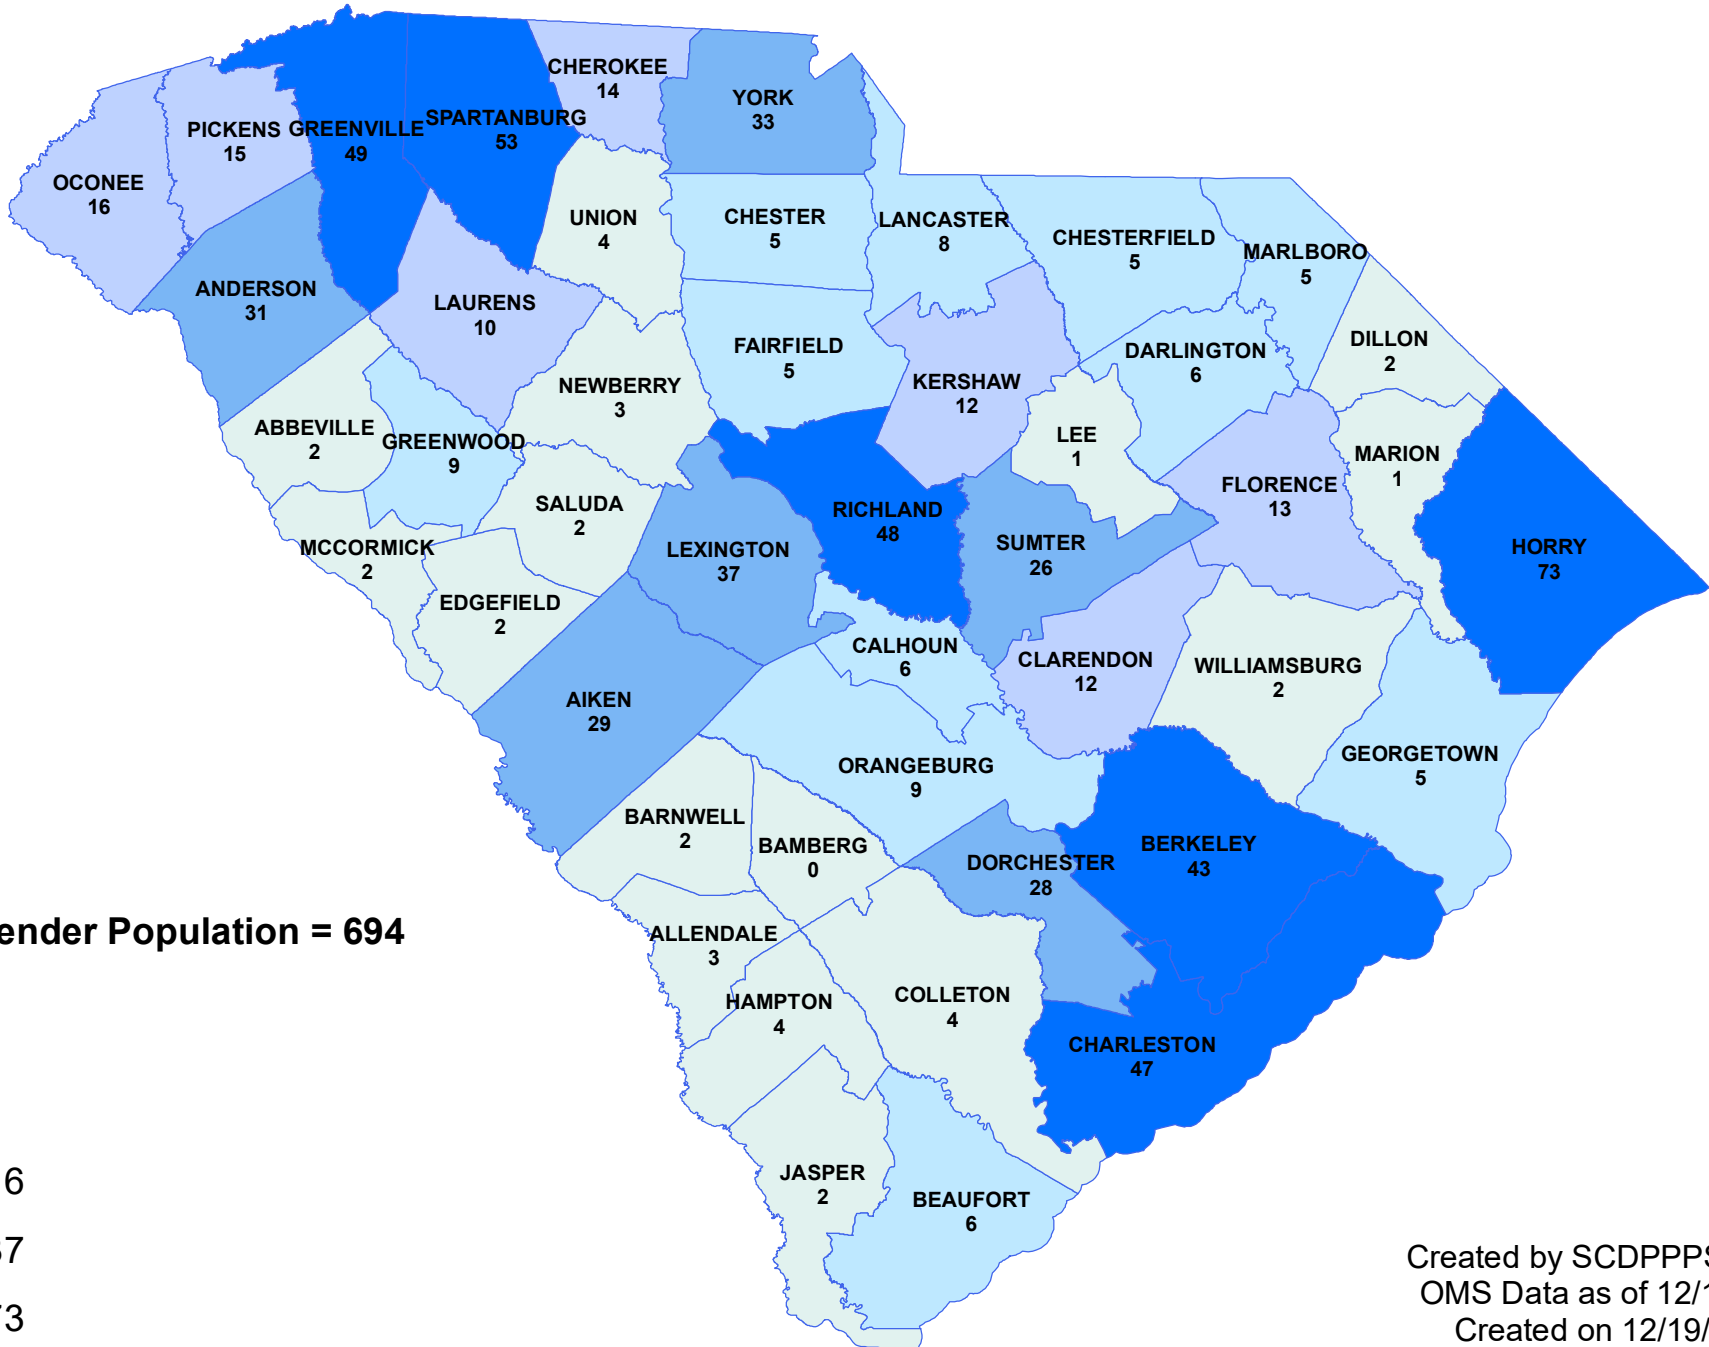

SCDPPPS Supervised Population with Current Sex Offense December 19, 2022

Created by SCDPPPS SLB
OMS Data as of 12/19/22
Created on 12/19/22