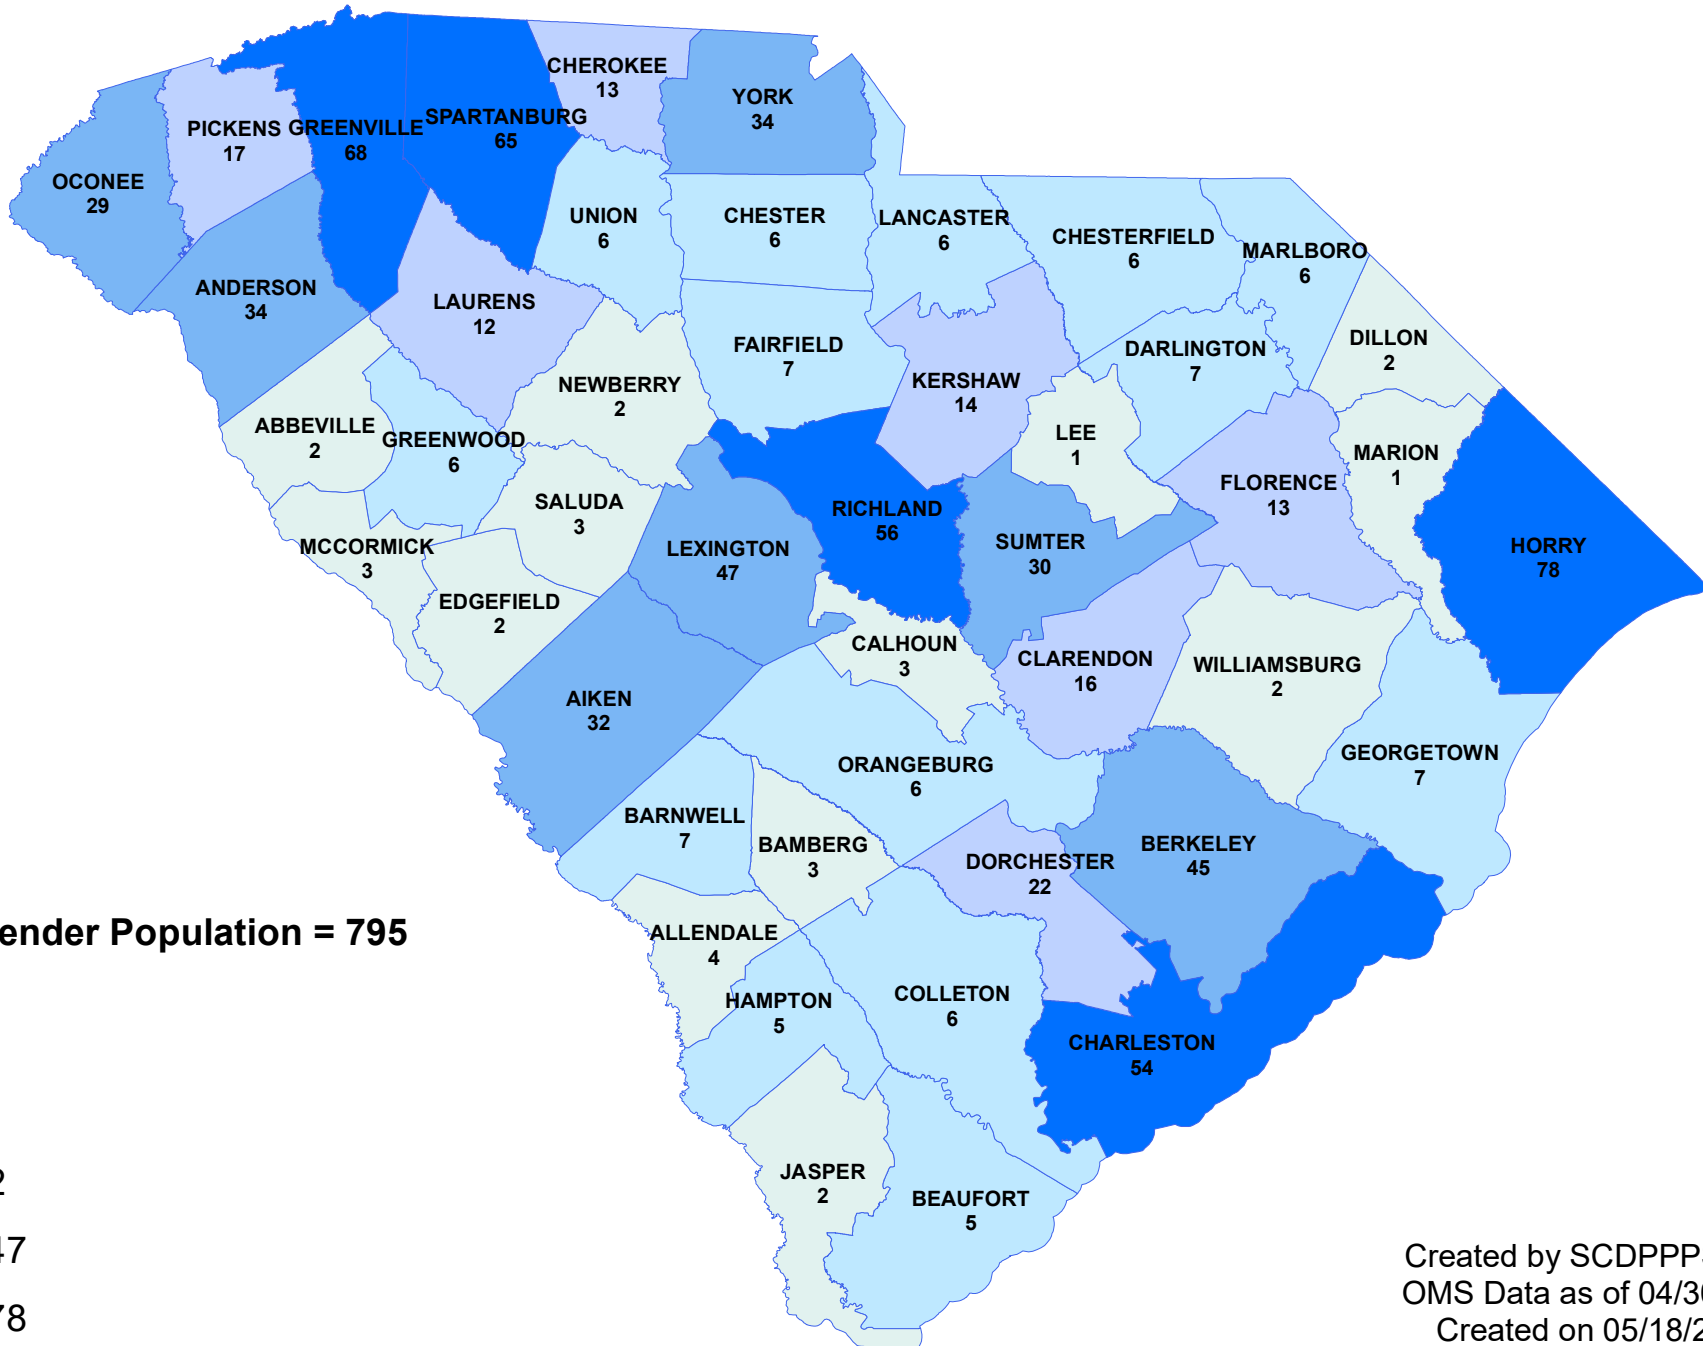

SCDPPPS Sex Offender Program Population April 30, 2023

Created by SCDPPPS LLW
OMS Data as of 04/30/2023
Created on 05/18/2023