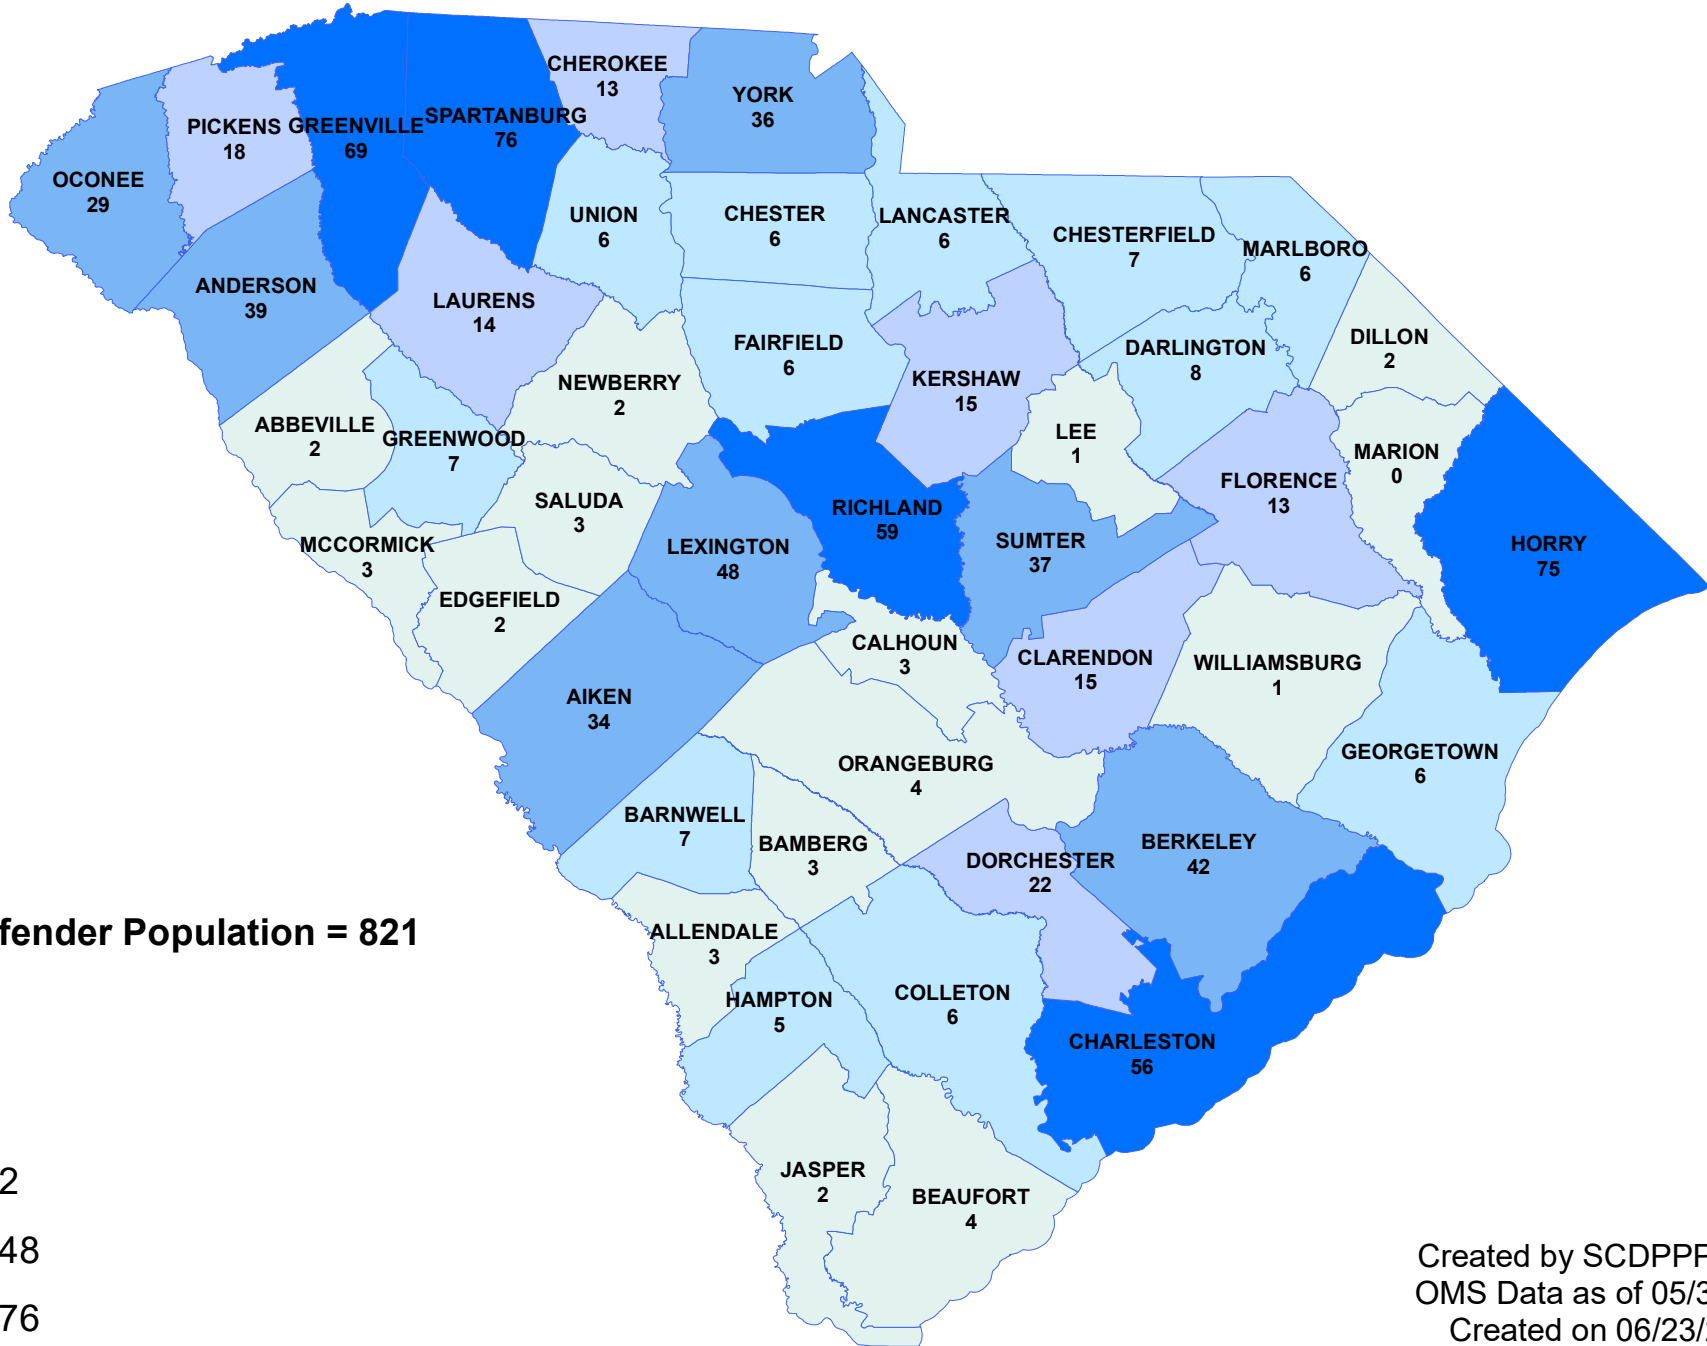

SCDPPPS Sex Offender Program Population May 31, 2023

Created by SCDPPPS LLW
OMS Data as of 05/31/2023
Created on 06/23/2023